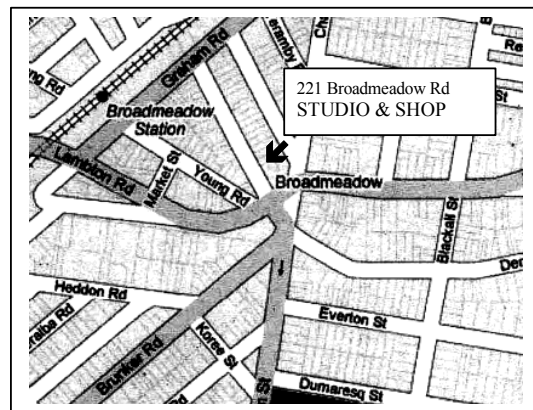

Dance of Life

Beginners Course. 8 weeks - Wednesdays 11am-12.30pm OR 6.00-7.30pm

Cost: **$155~ (inc GST)**. (This includes Choreography Music)

This is a consecutive course limited to 16 students. Students learn step technique and an original choreography. Please wear comfortable clothes, no shoes are required.

Once you have gained proficiency at beginners level, you then have the option to progress to intermediate and advanced levels.

Boutique Belly Dance Gear, Music, Jewellery, Clothing, Exotic Accessories, Incense etc...

Gift Vouchers Gift vouchers available for full courses or part thereof, or for use in the shop.

Next Beginners Course: 18th October – 6th December 2017 (8 weeks)

To attend this Beginners Course please complete and return the enrolment form with cheque or money order for **$50~** deposit to secure your place.

Early Belly Special Save $10. Pay full amount before 6th October 2017- **$145~(inc GST)**

Direct Deposit Details: BSB 650-000 A/C 849978008

IMPORTANT: Please put your **NAME** in the payee section & **EMAIL DETAILS** to info@danceoflife.com.au And Bring form on first night.

Please note, classes are limited to 16 students.

Deposit is non-refundable if you change your mind after 6/10/2017

Classes held at: 221 Broadmeadow Rd
Broadmeadow
4952 5420 – *(Please, NO mail to this address)*

Please send all mail to: **PO Box 102 BROADMEADOW NSW 2298**

www.danceoflife.com.au

You can also find us on Facebook @ Dance of Life Belly Dance and Drum School

**Specialising in Gypsy Belly Dance in a friendly and supportive environment.
Dance of Life – Great for Heart, Body and Soul!**

NAME _____ COURSE DATE **18/10 – 6/12/2017**

ADDRESS _____ P/C _____

HOME PHONE _____ MOBILE _____

E-MAIL _____

Day Class   Evening Class   DEPOSIT $50   Cheque/Money Order
(Please circle all that are appropriate)

FULL AMOUNT $155   DISCOUNT $145 (if paid before 6th October 2017)

HOW YOU FOUND US?: Existing Student News Paper Performance Flyer Poster Yellow Pages Website (Please circle)

Please send all mail to: **PO Box 102 BROADMEADOW NSW 2298 .**