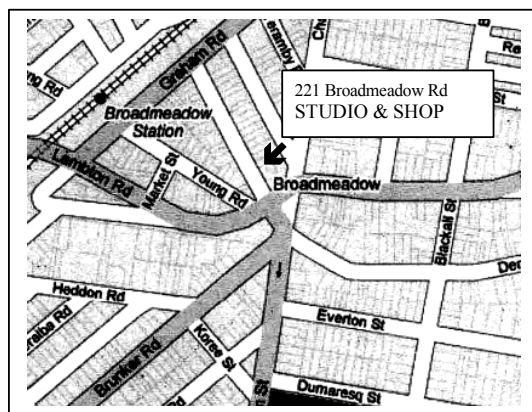

Dance of Life

Beginners Course. 8 weeks - Wednesdays 11am-12.30pm OR 6.00-7.30pm

Cost: **$155~ (inc GST)**. (This includes Choreography Music)

This is a consecutive course limited to 16 students. Students learn step technique and an original choreography. Please wear comfortable clothes. No shoes are required.

Once you have gained proficiency at beginners level, you then have the option to progress to intermediate and advanced levels.

Boutique Belly Dance Gear, Jewellery, Clothing, Exotic Accessories, Incense etc...

Gift Vouchers Gift vouchers available for full courses or part thereof, or for use in the shop.

Next Beginners Course: 9th May – 27 June 2018 (8 weeks)

To attend this Beginners Course please complete and return the enrolment form with cheque for **$50~** deposit to secure your place. (You can also Direct Deposit – details below)

Early Belly Special Save $10. Pay full amount before 20th April 2018- **$145~(inc GST)**

Direct Deposit Details: BSB 650-000 A/C 849978008

IMPORTANT: Please put your **NAME** in the payee section & **EMAIL DETAILS** to info@danceoflife.com.au And Bring form on first night.

Please note: classes are limited to 16 students.
Deposit is non-refundable.

Classes held at: 221 Broadmeadow Rd
Broadmeadow
4952 5420 – *(Please, NO mail to this address)*

Please send all mail to: **PO Box 102 BROADMEADOW NSW 2298**

www.danceoflife.com.au

You can also find us on Facebook @ Dance of Life Belly Dance and Drum School

**Specialising in Gypsy Belly Dance in a friendly and supportive environment.
Dance of Life – Great for Heart, Body and Soul!**

NAME _____ COURSE DATE **9/5/2018-27/6/2018**

ADDRESS _____ P/C _____

HOME PHONE _____ MOBILE _____

E-MAIL _____

Day Class   Evening Class   DEPOSIT $50   Cheque/Money Order
(Please circle all that are appropriate)

FULL AMOUNT $155   DISCOUNT $145 (if paid before 20th April 2018)

HOW YOU FOUND US?: Existing Student News Paper Performance Flyer Poster Yellow Pages Website FB
Please send all mail to: **PO Box 102 BROADMEADOW NSW 2298 .**