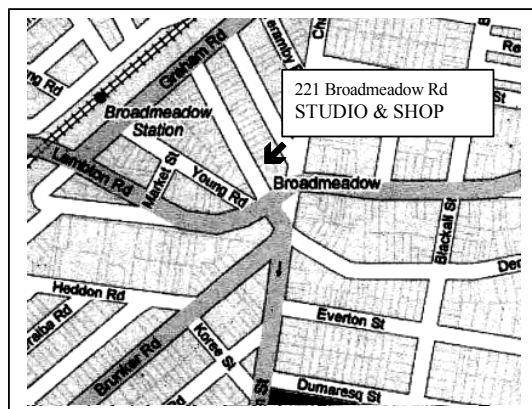

Dance of Life

Beginners Course. 8 weeks - Wednesdays 11am-12.30pm OR 6.00-7.30pm

Cost: **$155~ (inc GST)**. (This includes Choreography Music)

This is a consecutive course limited to 16 students. Students learn step technique and an original choreography. Please wear comfortable clothes, no shoes are required.

Once you have gained proficiency at beginners level, you then have the option to progress to intermediate and advanced levels.

Boutique Belly Dance Gear, Music, Jewellery, Clothing, Exotic Accessories, Incense etc...

Gift Vouchers Gift vouchers available for full courses or part thereof, or for use in the shop.

Next Beginners Course: 7th February – 28th March (8 weeks)

To attend this Beginners Course please complete and return the enrolment form with cheque for **$50~** deposit to secure your place. (You can also Direct Deposit – details below)

Early Belly Special Save $10. Pay full amount before 24th January 2018- **$145~(inc GST)**

Direct Deposit Details: BSB 650-000 A/C 849978008

IMPORTANT: Please put your **NAME** in the payee section & **EMAIL DETAILS** to info@danceoflife.com.au And Bring form on first night.

Please note: classes are limited to 16 students.
Deposit is non-refundable.

Classes held at: 221 Broadmeadow Rd
Broadmeadow
4952 5420 – *(Please, NO mail to this address)*

Please send all mail to: **PO Box 102 BROADMEADOW NSW 2298**

www.danceoflife.com.au

You can also find us on Facebook @ Dance of Life Belly Dance and Drum School

**Specialising in Gypsy Belly Dance in a friendly and supportive environment.
Dance of Life – Great for Heart, Body and Soul!**

NAME _____ COURSE DATE **7/2/2018-28/3/2018**

ADDRESS _____ P/C _____

HOME PHONE _____ MOBILE _____

E-MAIL _____

Day Class   Evening Class   DEPOSIT $50   Cheque/Money Order
(Please circle all that are appropriate)

FULL AMOUNT $155   DISCOUNT $145 (if paid before 24th January 2018)

HOW YOU FOUND US?: Existing Student News Paper Performance Flyer Poster Yellow Pages Website FB
Please send all mail to: **PO Box 102 BROADMEADOW NSW 2298 .**